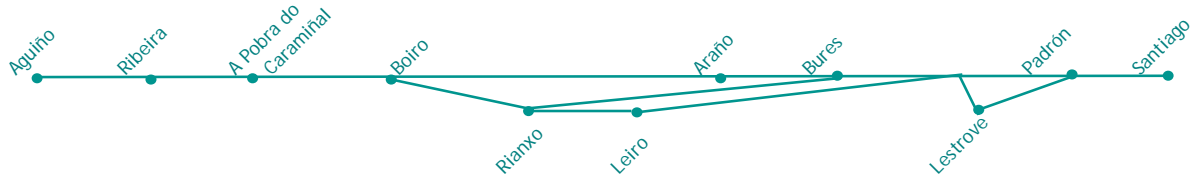

902 ARRIVA 277482

Lunes a Viernes laborables
de 09:00 a 18:00 horas

Aguiño Santiago

SENTIDO: AGUIÑO - RIBEIRA - SANTIAGO

Lunes a Viernes Laborables

6:00	→	6:10	→	6:20	→	6:35	→	6:54	→	7:00	→	7:13	→	7:15	→	7:35	→	7:53	→	7:55	→	8:25
		6:45	→	6:55	→	7:10	→	7:25	→	7:35	→	7:53	→	7:55	→	8:25						
		7:00	→	7:10	→	7:25	→	7:44	→	7:45	→	8:18	→	8:20	→	8:50						
						7:55	→	8:00	→	8:18	→	8:20	→	8:50								
7:00	→	7:15	→	7:25	→	7:40	→	7:55	→	8:00	→	8:18	→	8:20	→	8:50						
		8:30	→	8:40	→	8:55	→	9:10	→	9:20	→	9:38	→	9:40	→	10:10						
9:00	→	9:15	→	9:25	→	9:40	→	9:55	→	10:05	→	10:23	→	10:25	→	10:55						
		10:00	→	10:10	→	10:25	→	10:40	→	10:44	→	10:45	→	11:03	→	11:05	→	11:35				
		11:00	→	11:10	→	11:25	→	11:40	→	11:50	→	12:08	→	12:10	→	12:40						
		12:00	→	12:10	→	12:25	→	12:40	→	12:44	→	12:45	→	13:05	→	13:05	→	13:35				
		13:00	→	13:10	→	13:25	→	13:40	→	13:50	→	14:08	→	14:10	→	14:40						
13:00	→	13:15	→	13:25	→	13:40	→	13:55	→	14:05	→	14:23	→	14:25	→	14:55						
		14:00	→	14:10	→	14:25	→	14:40	→	14:44	→	14:45	→	15:05	→	15:05	→	15:35				
		15:00	→	15:10	→	15:25	→	15:40	→	15:44	→	15:45	→	16:03	→	16:05	→	16:35				
		16:00	→	16:10	→	16:25	→	16:40	→	16:50	→	17:08	→	17:10	→	17:40						
16:00	→	16:15	→	16:25	→	16:40	→	16:55	→	17:05	→	17:23	→	17:25	→	17:55						
		17:00	→	17:10	→	17:25	→	17:40	→	17:44	→	17:45	→	18:05	→	18:05	→	18:35				
		18:00	→	18:10	→	18:25	→	18:40	→	18:50	→	19:08	→	19:10	→	19:40						
18:00	→	18:15	→	18:25	→	18:40	→	18:55	→	19:05	→	19:23	→	19:25	→	19:55						
		19:00	→	19:10	→	19:25	→	19:40	→	19:44	→	19:45	→	20:05	→	20:05	→	20:35				
		20:00	→	20:10	→	20:25	→	20:40	→	20:50	→	21:08	→	21:10	→	21:40						
		21:00	→	21:10	→	21:25	→	21:40	→	21:44	→	21:45	→	22:03	→	22:05	→	22:35				