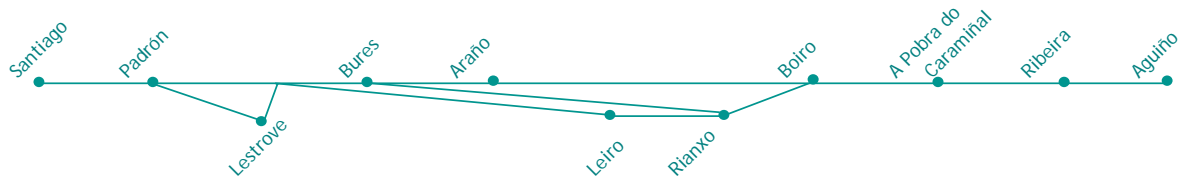

Domingos y Festivos

8:00	→	8:20	→	8:22	→	8:40	→	8:50	→	9:10	→	9:25	→	9:40	→	9:50
10:00	→	10:30	→	10:32	→	10:50	→	10:51	→	11:10	→	11:25	→	11:35	→	11:45
11:00	→	11:30	→	11:32	→	11:50	→	11:50	→	12:00	→	12:15	→	12:30	→	12:40
13:00	→	13:30	→	13:32	→	13:50	→	13:50	→	14:10	→	14:25	→	14:35	→	14:45
14:00	→	14:30	→	14:32	→	14:50	→	14:51	→	15:00	→	15:15	→	15:30	→	15:40
16:00	→	16:30	→	16:32	→	16:50	→	16:50	→	17:00	→	17:15	→	17:30	→	17:40
17:00	→	17:30	→	17:32	→	17:50	→	17:51	→	18:10	→	18:25	→	18:35	→	18:45
18:00	→	18:30	→	18:32	→	18:50	→	18:51	→	19:10	→	19:25	→	19:35	→	19:45
19:00	→	19:30	→	19:32	→	19:50	→	19:50	→	20:00	→	20:15	→	20:30	→	20:40
21:00	→	21:30	→	21:32	→	21:50	→	21:51	→	22:10	→	22:25	→	22:35	→	22:45

NOTAS:

Las horas expuestas entre paradas intermedias son aproximadas, dependiendo de la fluidez del tráfico.
Estos horarios son meramente informativos, pudiendo sufrir modificaciones.